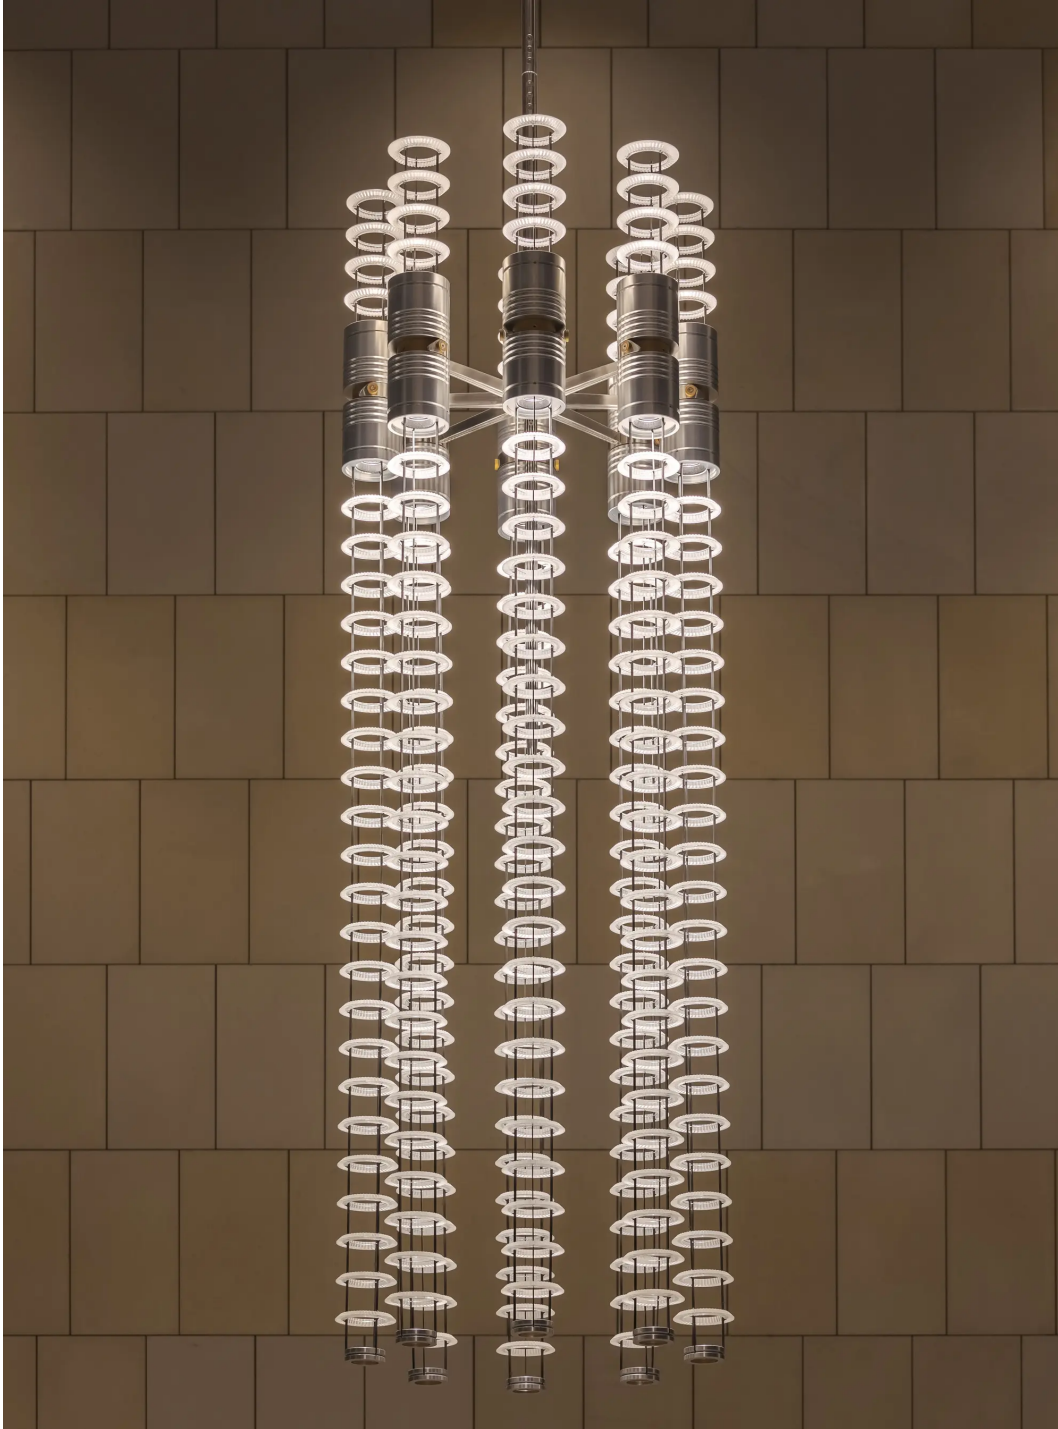

CLIENT
Lend Lease

CHANDELIER
MANUFACTURER
3S Lighting

ARCHITECT
RSHP

PHOTOGRAPHER
Jackie Chan

PROJECT TEAM
Mark Major, Hiroto
Toyoda

SPEIRS MAJOR

Key surfaces are highlighted, creating a harmonious visual composition that improves legibility, celebrates the soaring volumes and creates a strong nighttime identity when viewed through the glazed exterior.

SPEIRS MAJOR

SPEIRS MAJOR

SPEIRS MAJOR

SPEIRS MAJOR

Focal points in the form of scaleable bespoke chandeliers are a source of both expressive and functional light. The fruits of a complex and rewarding collaboration between RSHP, ourselves and the fabricator, these are a modern interpretation of the chandelier idiom realised in Plexiglas, steel, aluminium and 3000K warm white LEDs.